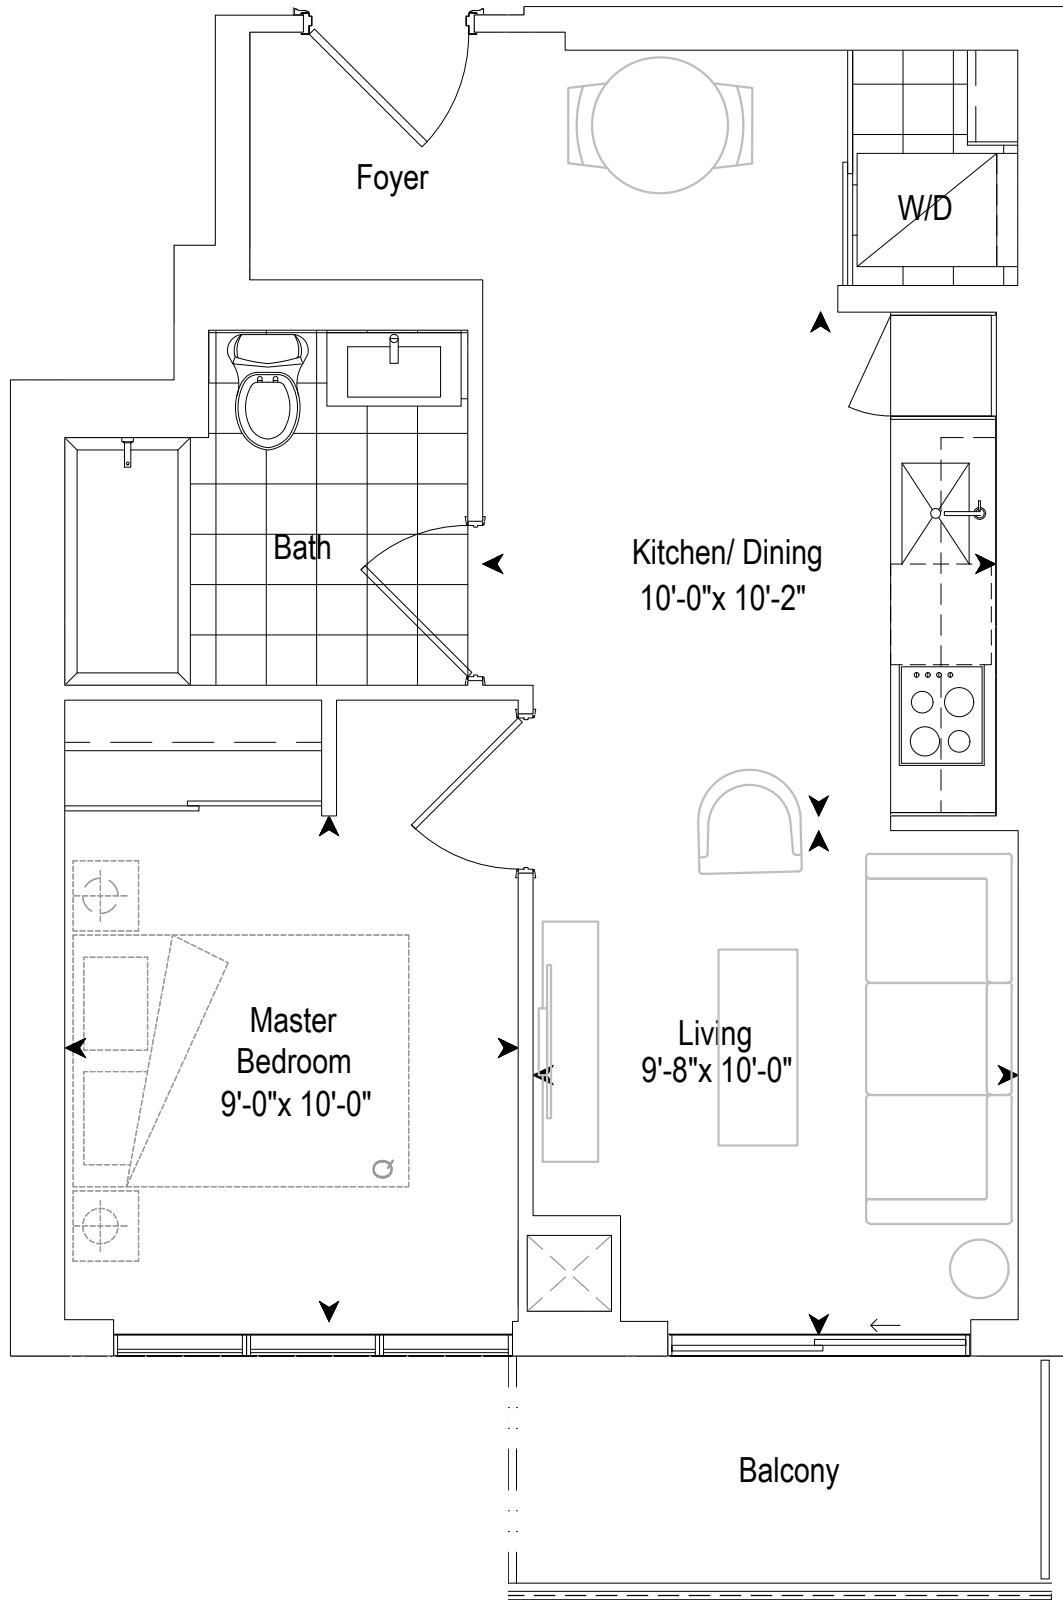

SQUARE

# The PURE 521

1 BEDROOM

INTERIOR: 521 SQ. FT.

EXTERIOR: 60 SQ. FT.

TOTAL: 581 SQ. FT.

FLOORS 9 - 19

1B-Q

Renderings are artist's concept. Prices and specifications are subject to change without notice. E. & O. E. 2019 Dimensions, specifications, layouts and materials are approximate only and are subject to change without notice. Tile patterns may vary. Window size and location may vary. Actual usable floor space may vary from stated floor area. Balcony and terrace area is approximate and not included in the net suite area. Bulkheads required for mechanical purposes such as kitchen and washroom exhausts and heating and cooling ducts have not been indicated. Plans may be reversed.