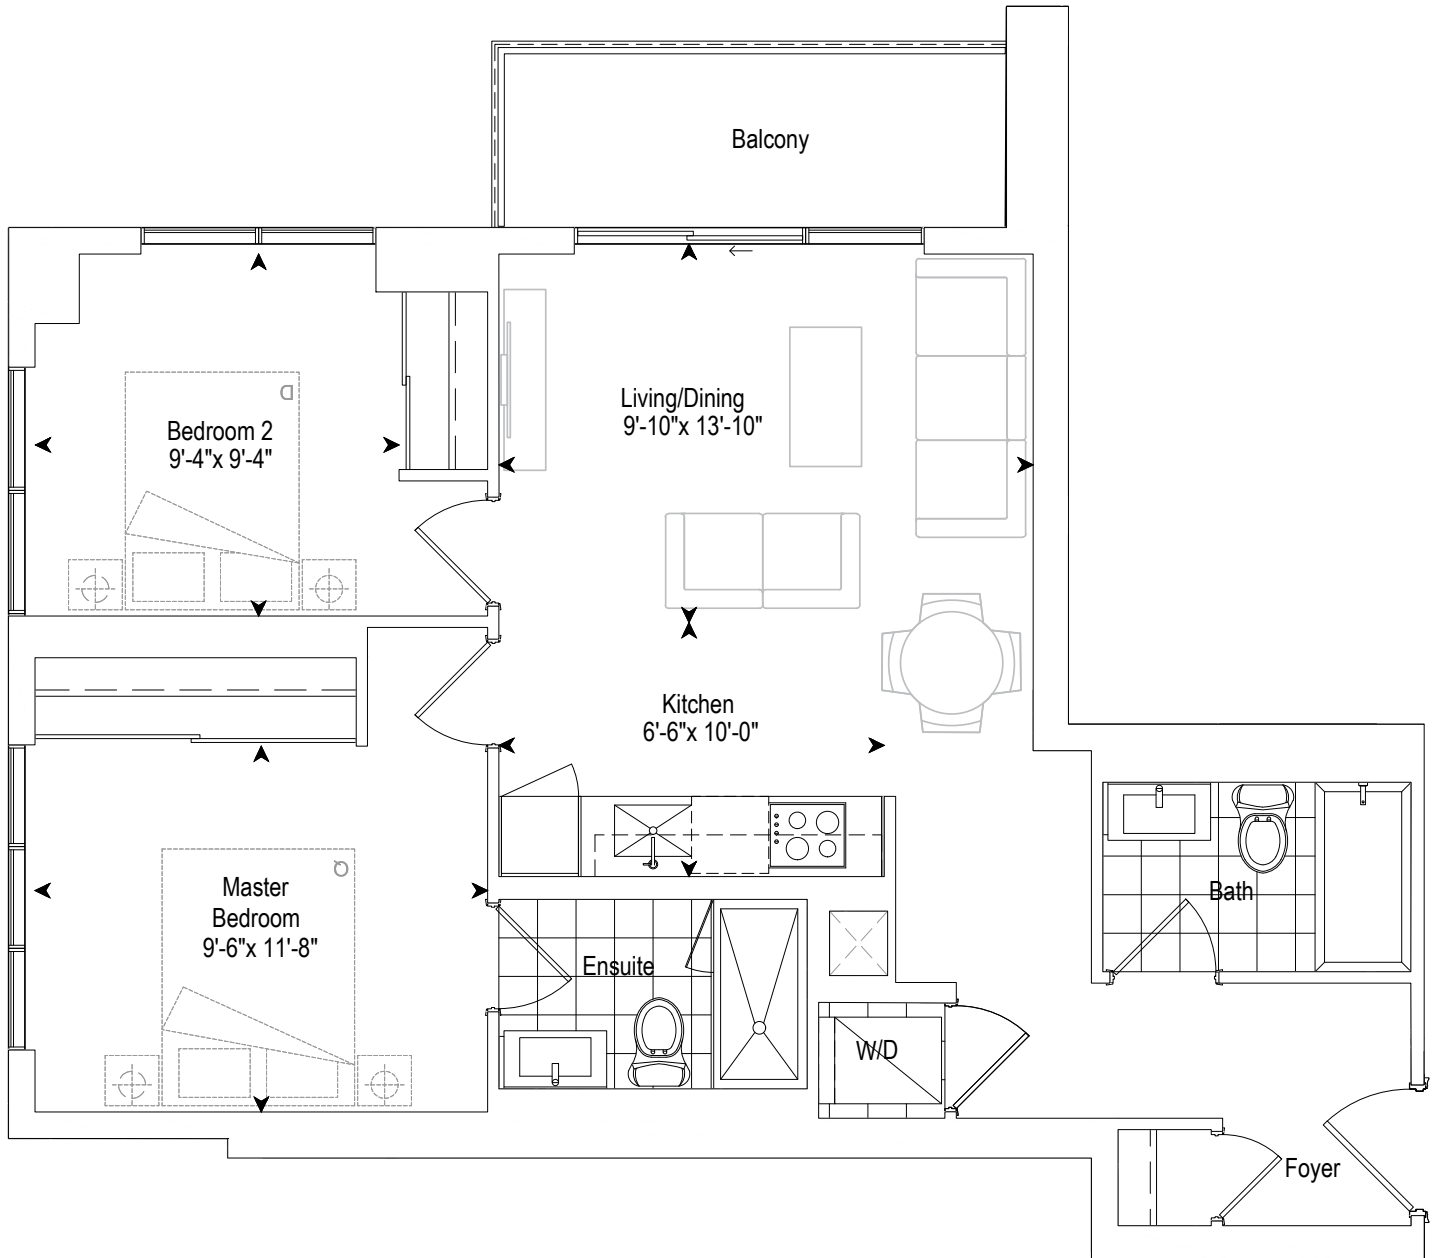

SQUARE

The GLOW 778

2 BEDROOM

INTERIOR: 778 SQ. FT.

EXTERIOR: 40 SQ. FT.

TOTAL: 818 SQ. FT.

FLOORS 9 - 19

2B-12

Renderings are artist's concept. Prices and specifications are subject to change without notice. E. & O. E. 2019 Dimensions, specifications, layouts and materials are approximate only and are subject to change without notice. Tile patterns may vary. Window size and location may vary. Actual usable floor space may vary from stated floor area. Balcony and terrace area is approximate and not included in the net suite area. Bulkheads required for mechanical purposes such as kitchen and washroom exhausts and heating and cooling ducts have not been indicated. Plans may be reversed.